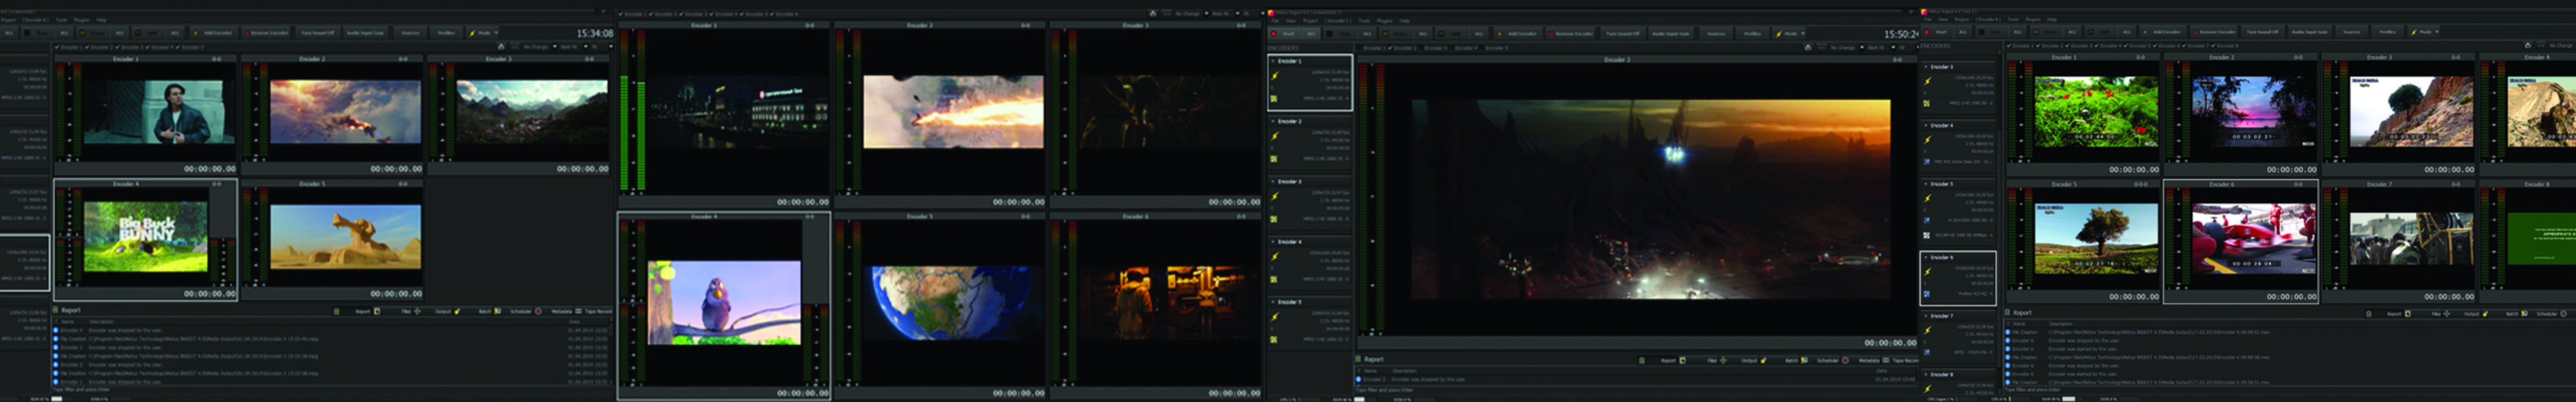

metus INGEST

www.metus.com

Nothing comes close to it when it comes to performance.
Ingest is a powerhouse of a capture tool.
It provides more than you need for less than you think.

- Multi channel, multi profile operation
- Captures multiple formats simultaneously from the same source
- Supports for a very wide range of file wrappers: (MPG, M2P, AVI, F4V, MXF, MOV, XDCAM, MP4, TS, WMV, WAV, M4A, P2)
- Supports a wide range of video and audio essences (MPEG2, DV, DVCPR0, DVCPR050, Apple ProRes, H.265 / HEVC, DVCPR0HD, Uncompressed, H.264, AVC/AVC-Intra, IMX, VC-1, PCM, AAC, WMA, Avid DNxHD/IMX/XDCAM/JFIF)
- I/O Device support: Blackmagic Decklink, Viewcast Osprey, Deltacast, Matrox, AJA, audio only cards
- HD support is standard, no additional cost
- Supports capture of up to 8 HD channels on single chassis (please check with us on the hardware requirements and capture format)
- Hardware accelerated H.265 / H.264 encoding on supported platforms (Intel Quick Sync and Nvidia)
- Simultaneous IP streaming output: capture and stream different formats from the same source at the same time (UDP, RTP, RTMP)
- Capturing IP streams, with transcoding
- Multi channel audio capture (SDI embedded or from audio device) to MPEG, MXF, MP4, MOV, AVI files and audio channel remapping support
- Scheduled and manual capture modes
- Print to tape
- Closed captioning support (with AJA and Blackmagic boards)
- Supports LTC and VITC burn in to files
- Supports LTC Timecode from external timecode boards, audio in-line, external sound card
- Supports video matrix control (Harris, Kramer, Blackmagic, Quartz, Jupiter and Snell routers)
- Supports still and animated logo, text, and time overlay to captured files
- Lossless manual and auto split of files
- Supports Safe Network Recording (transfers to a network location on the fly/realtime)
- Supports edit while Ingest (playing and instant editing of files that are still being captured) for Edius and Premiere Pro
- Avid Interplay check-in
- Metadata input during capture
- Customisable front end, with individual preview screens for each encoder
- Customisable keyboard short cuts
- Each encoder can be individually controlled
- Remote control center application to monitor and control multiple INGEST stations/channels over IP
- iPad application for remote control
- Can be used as file based transcoder, with watch folder and batch transcoding support
- Password protection of critical operations Operations log
- Win 7/8 pro 64 bit, Win server 2008 R2 64 bit
- Proven rock solid 7x24 reliability tested at over 600 deployments
- Tutorials, FAQ, How to's and Much More...
- Metus INGEST Wiki! Your New Guide to INGEST with Manuals included
  <https://metuskb.atlassian.net/wiki/display/INGEST/INGEST+Home>
- VTR control and batch capture modes